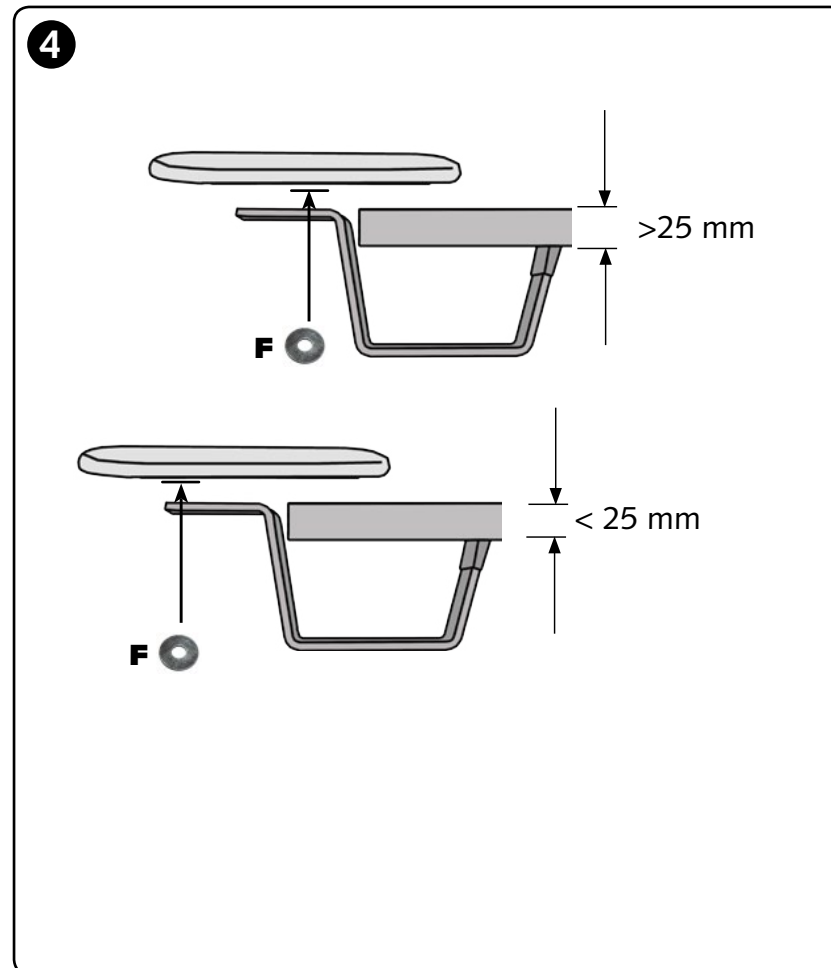

Arm Support User Guide

Part no 459-3015

by
Kondator
www.kondator.se

Package contains:

A - Arm Support 1 x

B - Desk hook 2 x

C - Plate 1 x

D - Screw 2 x

E - Screw 4 x

F - Washer 6 x

G - Allen key 1 x

Accessories:
440-E817
Desk bracket /
Fixed mounting