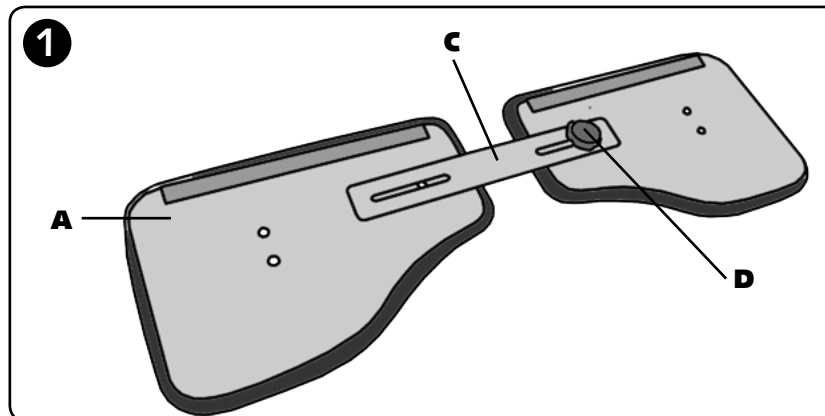

Arm Support User Guide

Part no 459-3015

by
Kondator
www.kondator.se

Package contains:

A - Arm Support 1 x

B - Desk hook 2 x

C - Plate 1 x

D - Screw 2 x

E - Screw 4 x

F - Washer 6 x

G - Allen key 1 x

Accessories:
440-E817
Desk bracket /
Fixed mounting