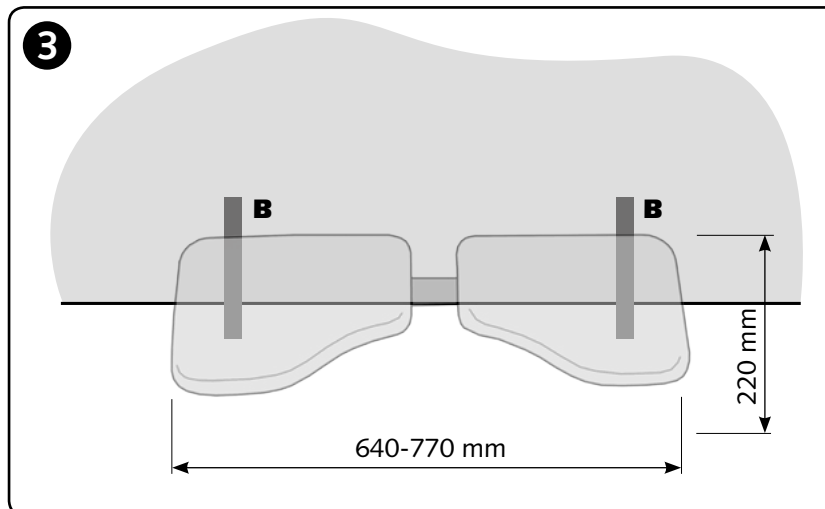

Arm Support User Guide

Part no 459-3015

by
Kondator
www.kondator.se

Package contains:

A - Arm Support 1 x

B - Desk hook 2 x

C - Plate 1 x

D - Screw 2 x

E - Screw 4 x

F - Washer 6 x

G - Allen key 1 x

Accessories:
440-E817
Desk bracket /
Fixed mounting